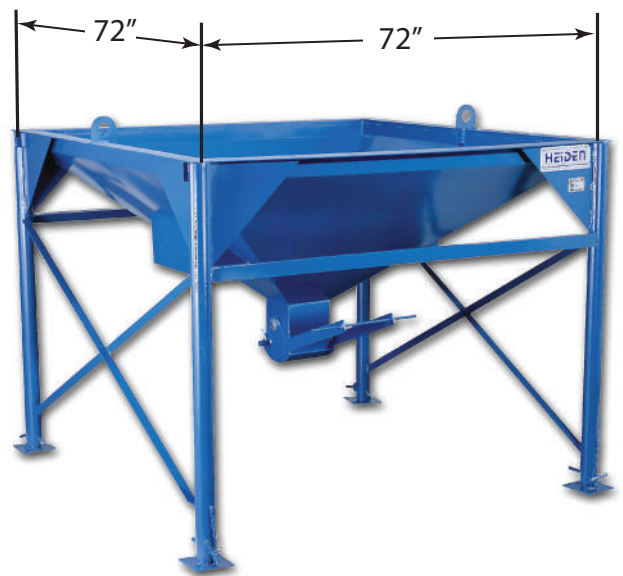

**Model HC101654
Roof Hopper**

Heiden Inc.   4624 Expo Drive   Manitowoc, WI 54220

Phone: 888-682-5779

Fax: 920-682-3174

www.heidenco.com