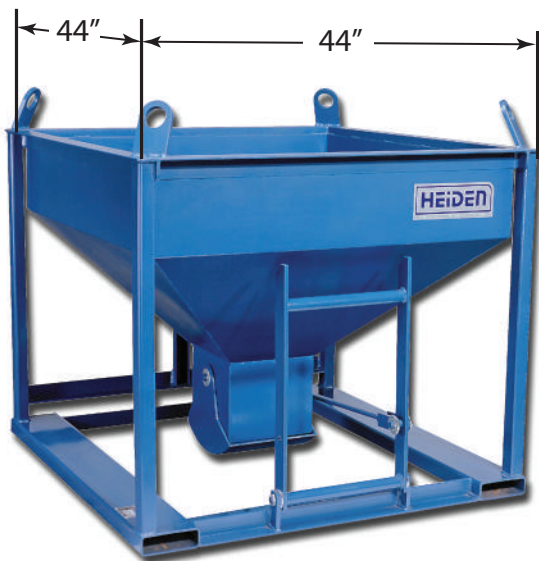

Dumpers and Hoppers

Model	Application	Capacity	Weight	Style
HC10099-4	Super Dumper	3 cu. yd.	700 lbs.	Hydraulic
HC101655	Hoisty Hopper	1 cu. yd.	310 lbs.	Hydraulic
HC101654	Hoisty Hopper	1 cu. yd.	300 lbs.	Manual
HC10102	Roof Hopper	1 1/2 cu. yd.	300 lbs.	Manual

**Heiden Inc., reserves the right to change these specifications without notice and without incurring any obligation to relating to such changes.

**Model HC10101-1
Hoisty Hopper**